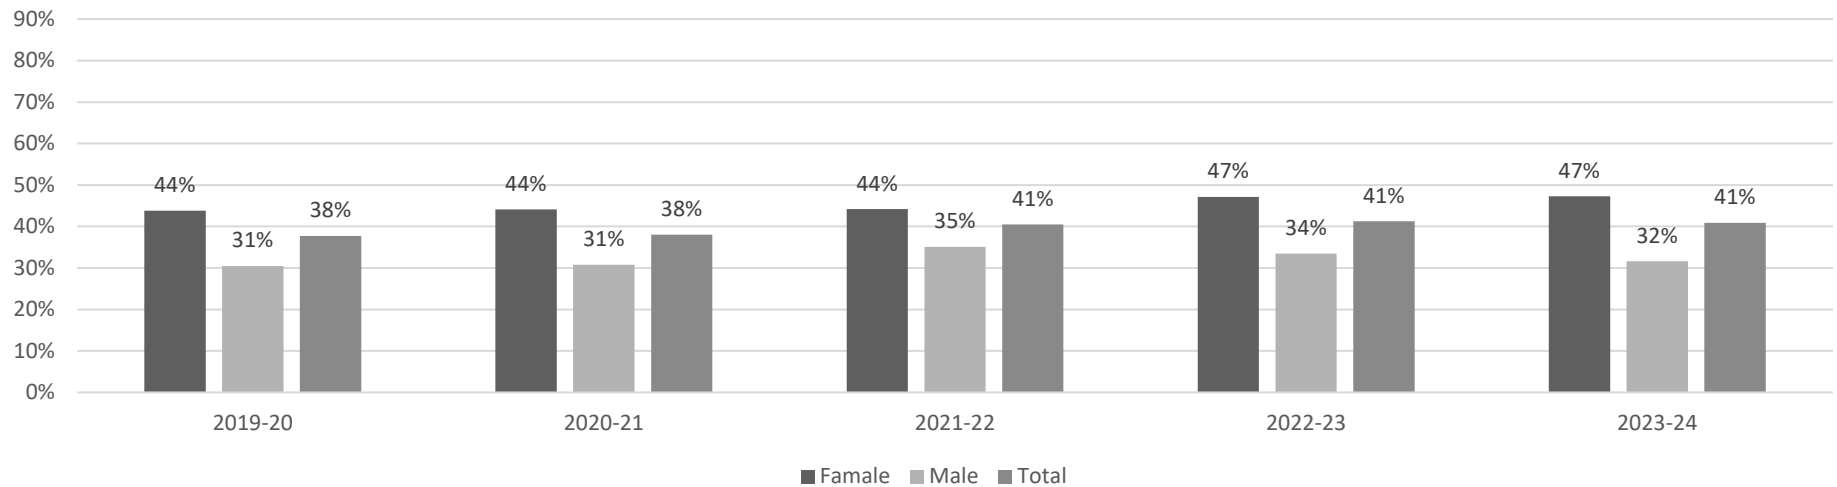

A-State Graduation Rate by Gender

4 Years Graduation Rate

6 Years Graduation Rate

Note: The year refers to cohort ending year. For example, in the four-year graduation rate chart, year 2023-24 refers to students who entered in summer and fall of 2019 and graduated within four years with the ending year being 2023-24.