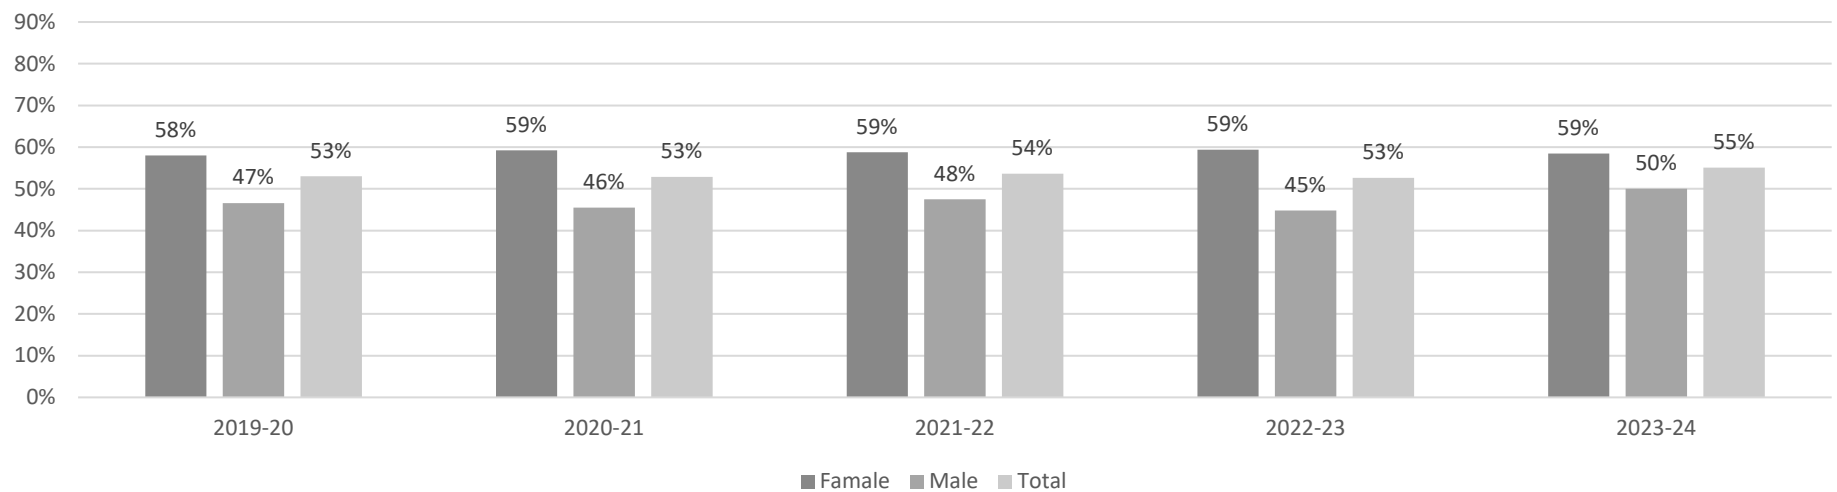

A-State Graduation Rate by Gender

4 Years Graduation Rate

6 Years Graduation Rate

Note: The year refers to cohort ending year. For example, in the four-year graduation rate chart, year 2023-24 refers to students who entered in summer and fall of 2019 and graduated within four years with the ending year being 2023-24.